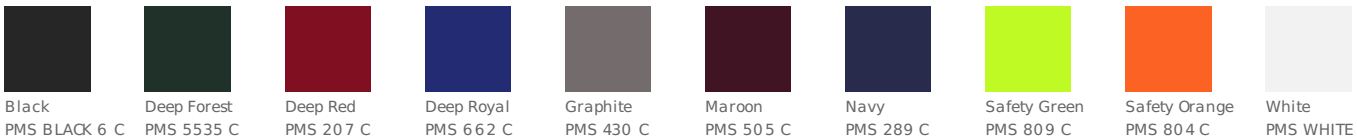

# Hanes® Cool Dri® Performance T-Shirt 4820

- 4-ounce, 100% polyester interlock
- Wicks and dries quickly
- 50+ UPF rating
- Tag-free label
- Narrow ribbed collar
- Double-needle coverseamed neck
- Double-needle sleeves and hem

## COLOR INFORMATION

\*Not all sizes are available in every color.