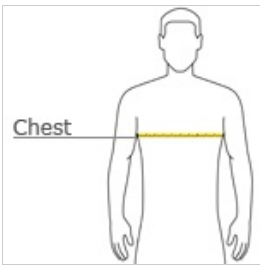

# Hanes® Cool Dri® Performance T-Shirt 4820

- 4-ounce, 100% polyester interlock
- Wicks and dries quickly
- 50+ UPF rating
- Tag-free label
- Narrow ribbed collar
- Double-needle coverseamed neck
- Double-needle sleeves and hem

## HOW TO MEASURE

**CHEST**  
With arms down at sides, measure around the upper body, under arms and over the fullest part of the chest.

## SIZE CHART

|       | XS    | S     | M     | L     | XL    | 2XL   | 3XL   |
|-------|-------|-------|-------|-------|-------|-------|-------|
| Chest | 30-32 | 34-36 | 38-40 | 42-44 | 46-48 | 50-52 | 54-56 |